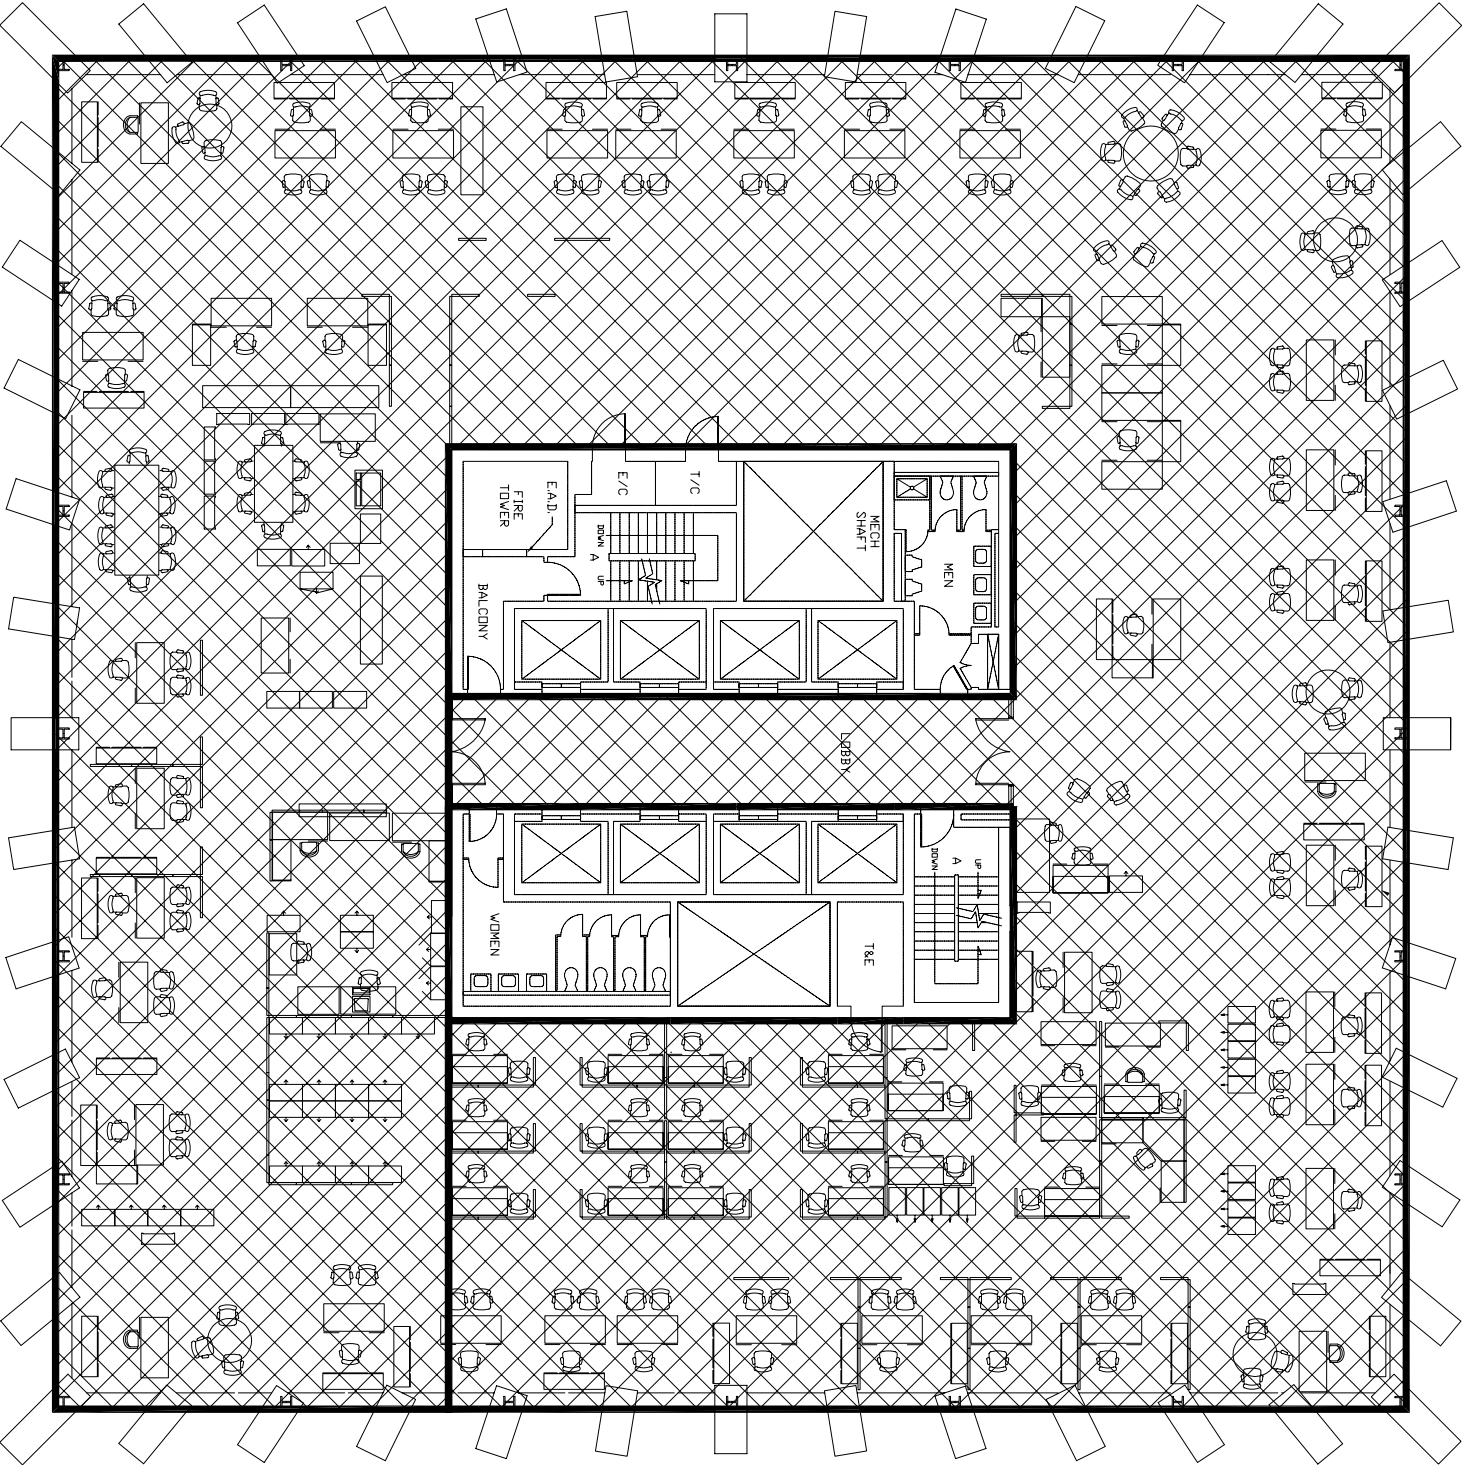

BUILDING NAME: TOWER - ROCHESTER
SAP # 097657
FLOOR #: 14
ADDRESS: 1 CHASE SQUARE, ROCHESTER, NY, 14643
SCALE: NOT TO SCALE

14,426 RSF