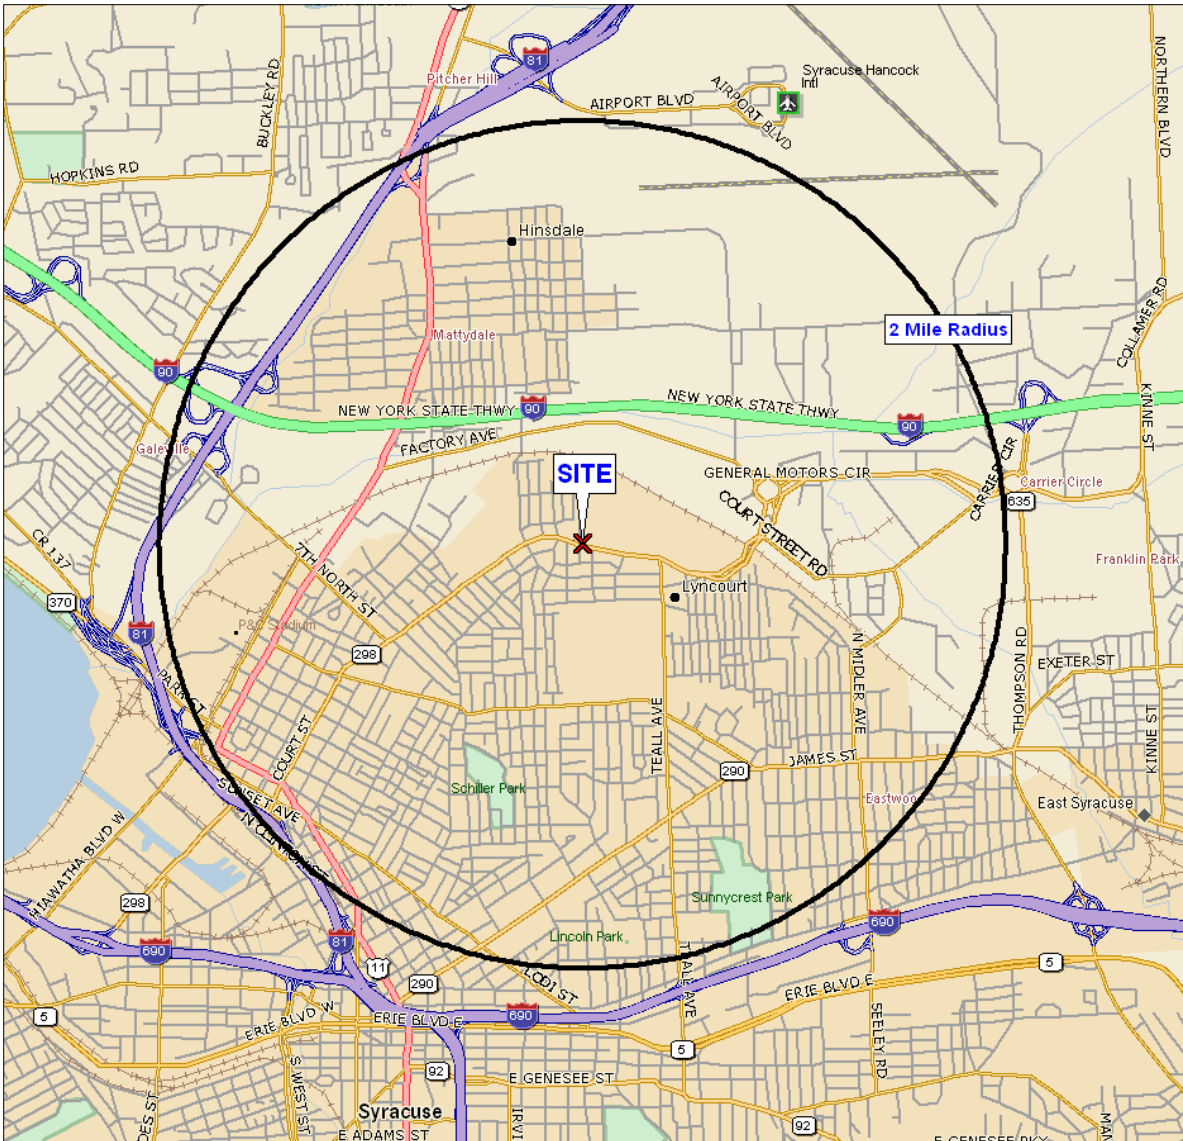

2801 Court Street, Syracuse, NY

Location Map – 2 Mile Radius

2801 Court Street, Syracuse, NY

Location Map – 5 Mile Radius

All information furnished, regarding property for sale, rental or financing is from sources deemed reliable, but no warranty or representation is made as to the accuracy thereof and same is submitted subject to errors, change of price, rental or conditions prior sale, lease or financing or withdrawal without notice