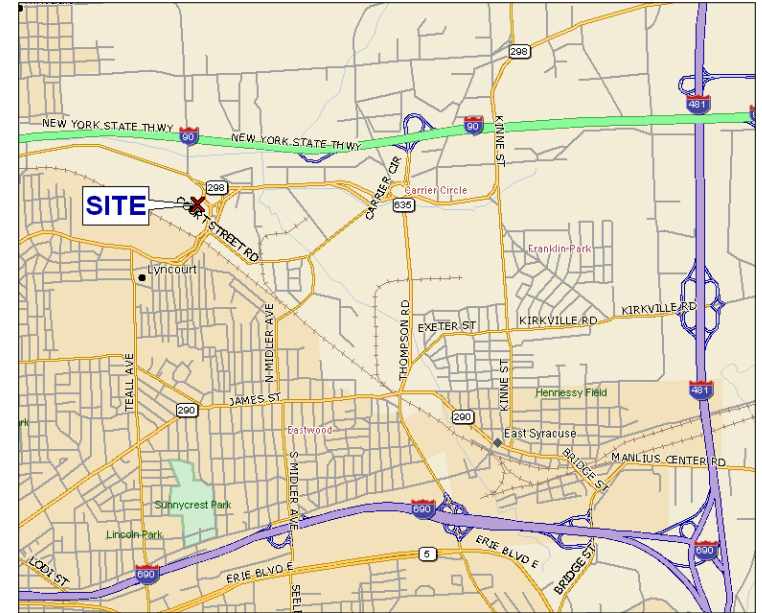

Salina Industrial Powerpark

- Montreal: 4.2 hours
- Toronto: 4.2 hours
- Boston: 5.25 hours
- Philadelphia: 4.45 hours
- New York City: 4.4 hours

No warranty or representation, express or implied, is made as to the accuracy of the information contained herein, and same is submitted subject to errors omissions, change of price, rental or other conditions, withdrawal without notice, and to any specific listing conditions, imposed by our principals.