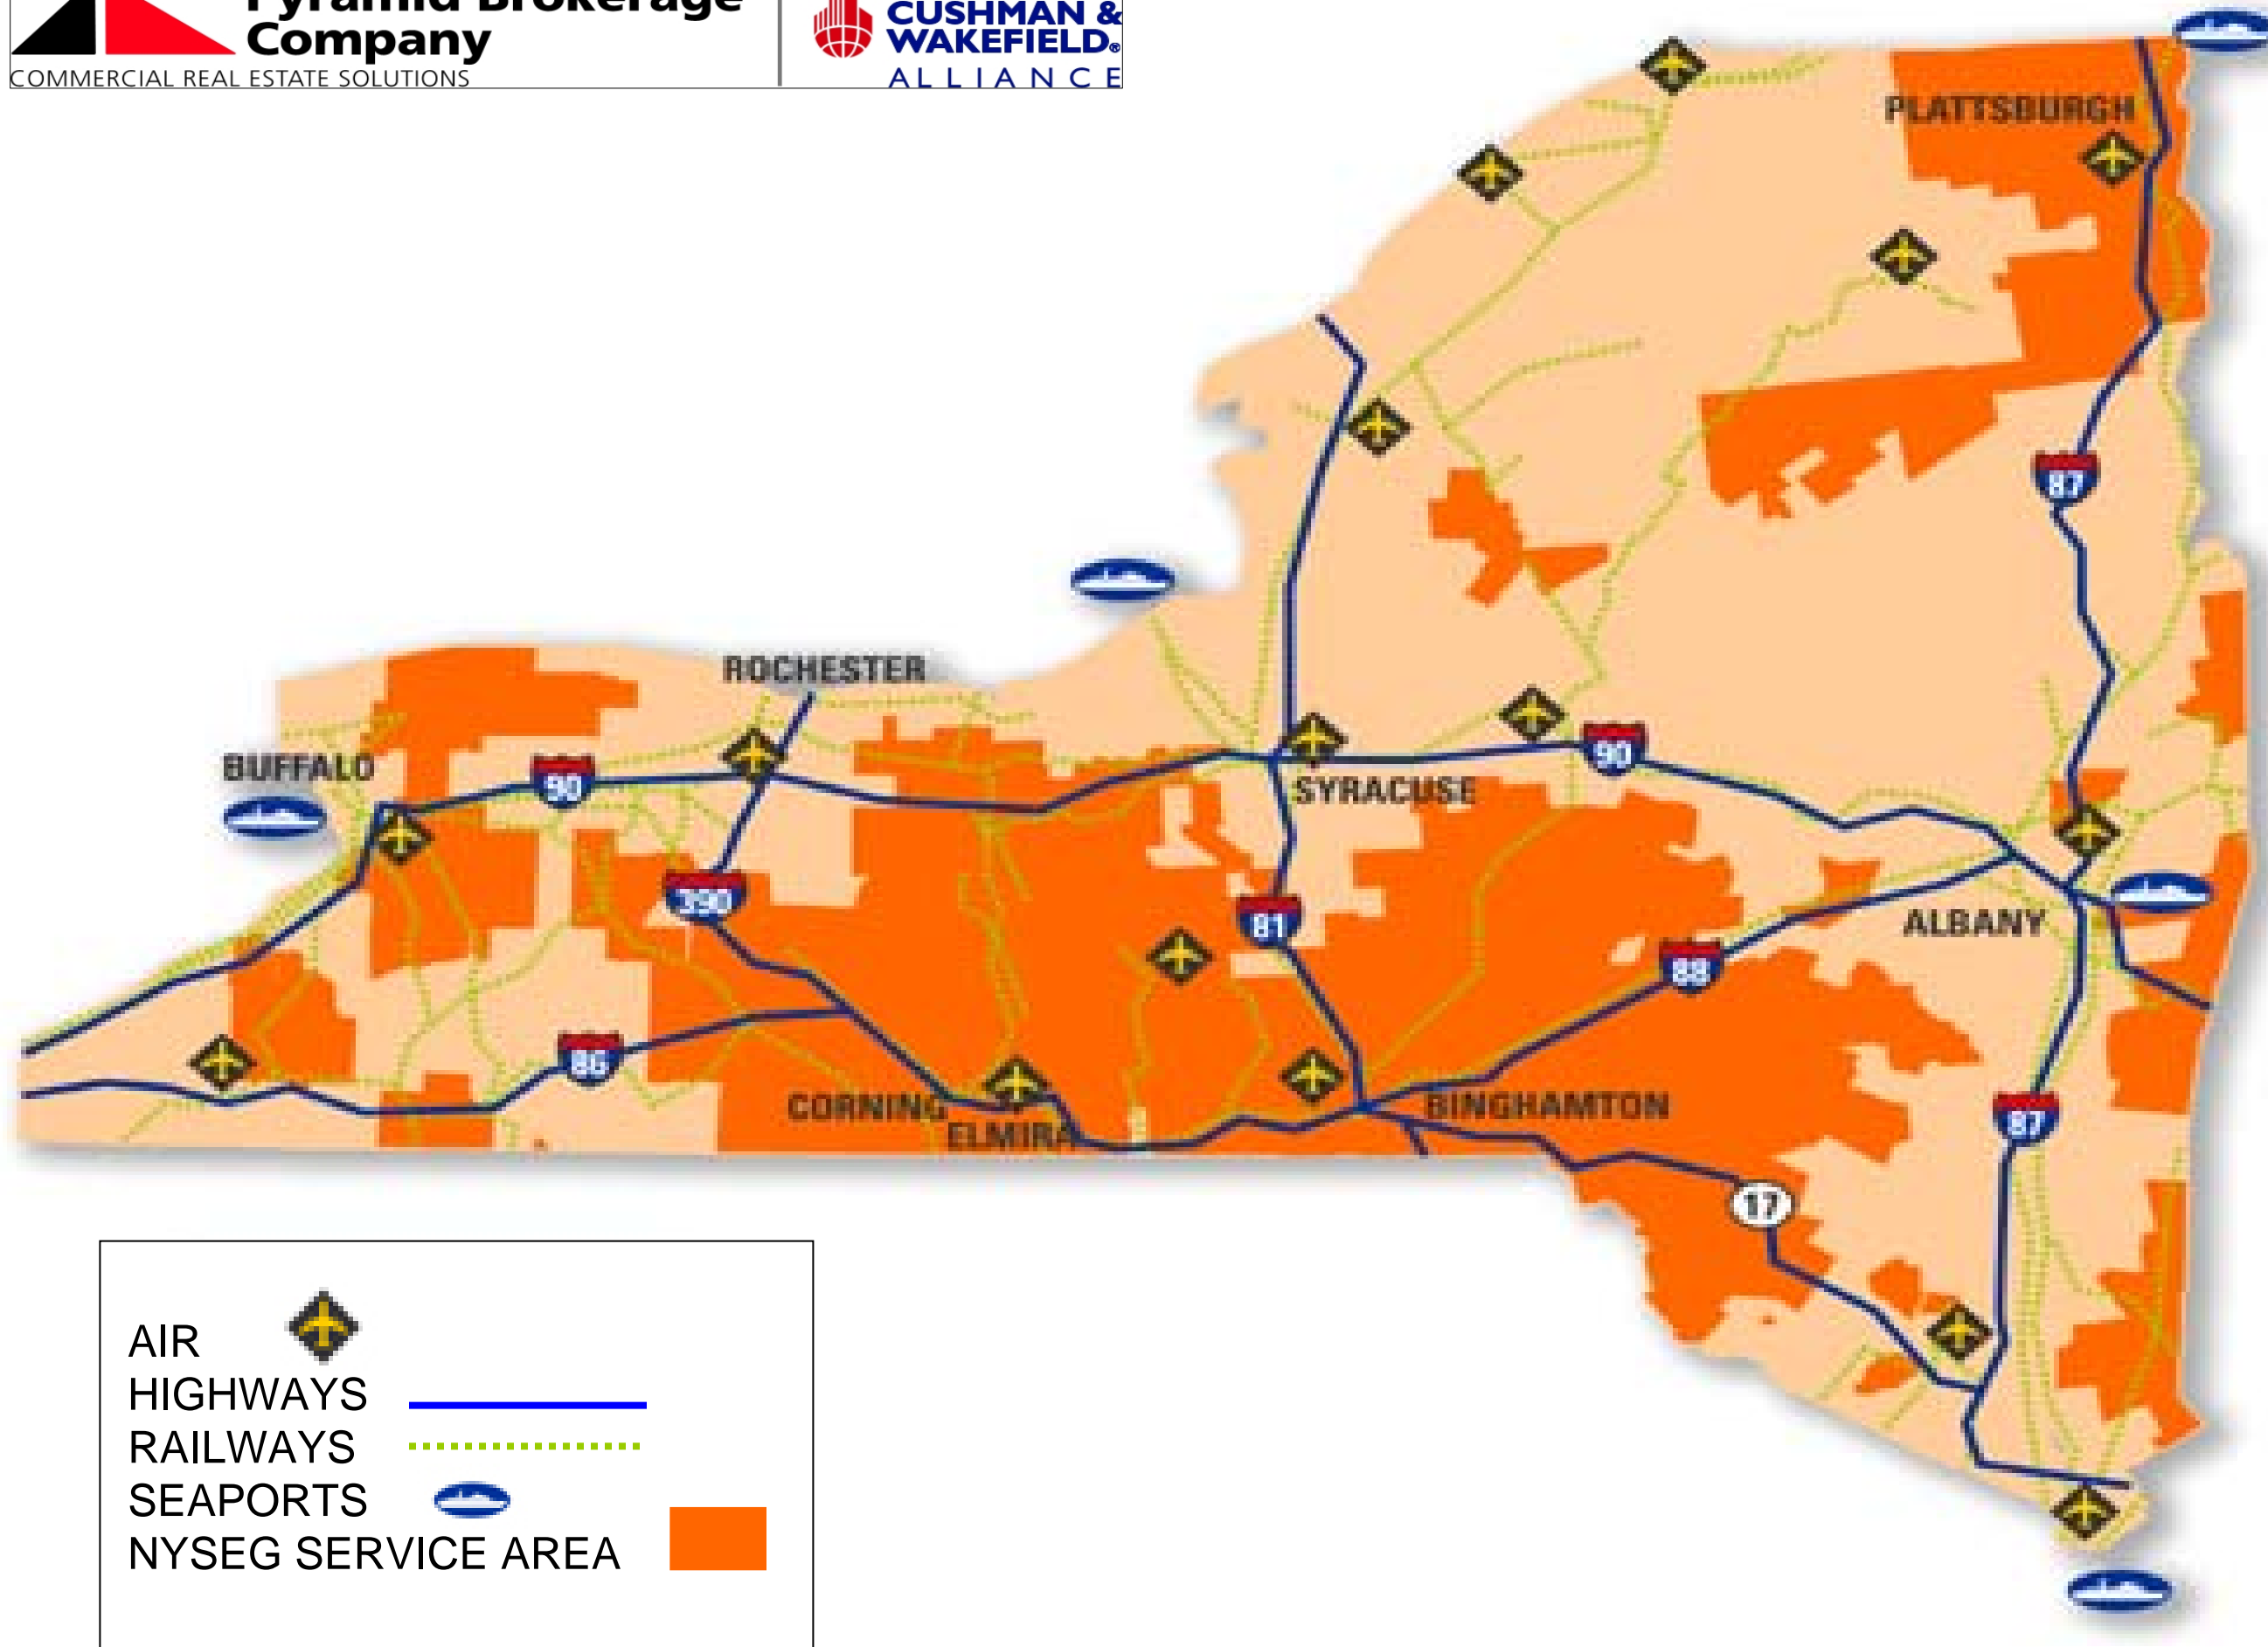

Pyramid Brokerage Company

COMMERCIAL REAL ESTATE SOLUTIONS

An independently owned and operated member of the
CUSHMAN & WAKEFIELD
ALLIANCE

AIR	
HIGHWAYS	
RAILWAYS	
SEAPORTS	
NYSEG SERVICE AREA	