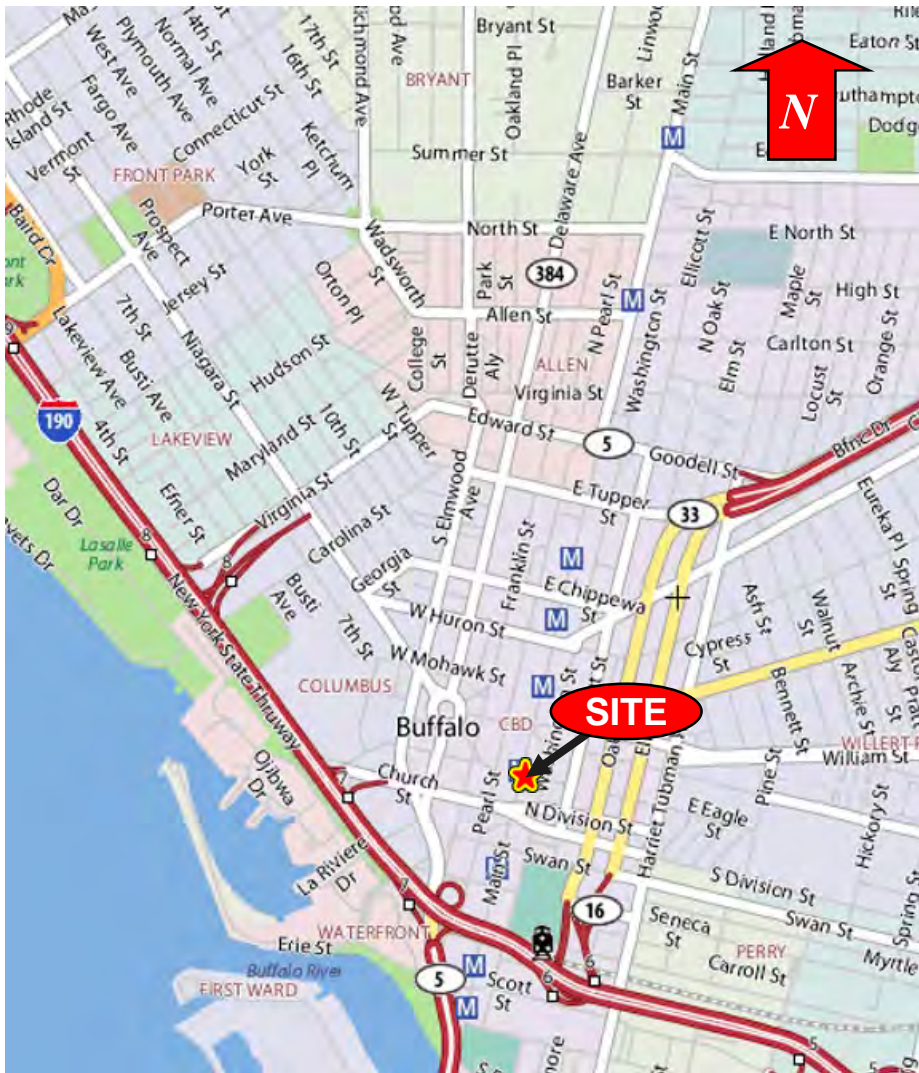

**The Roblin Building – 241 Main Street
Buffalo, New York**