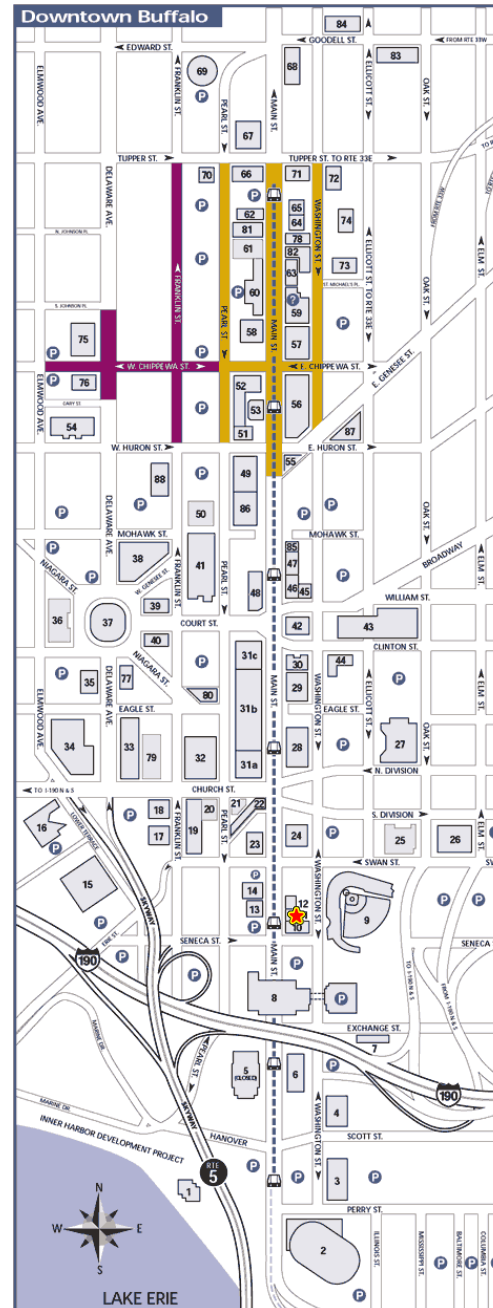

**The Roblin Building – 241 Main Street
Buffalo, New York**