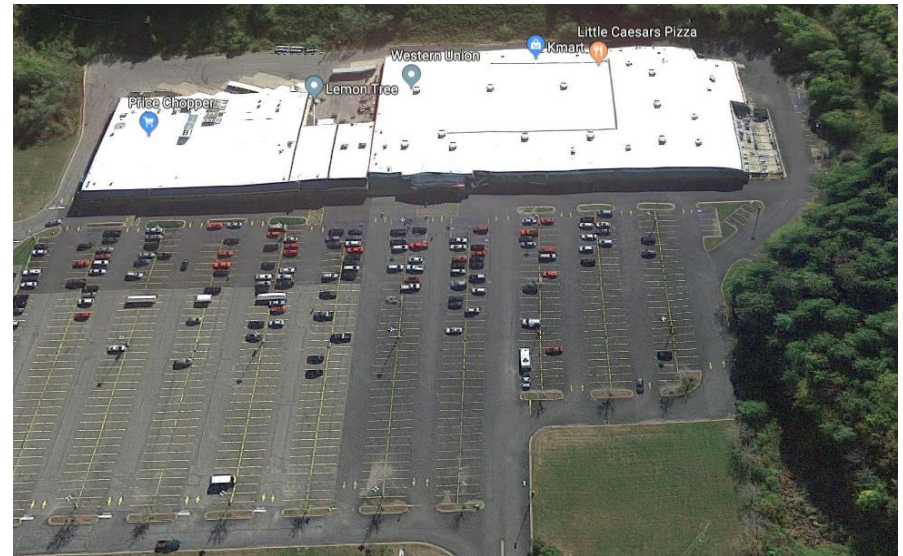

INVESTMENT OPPORTUNITY – OFFERS INVITED

KMART INVESTMENT PROPERTY FOR SALE

FEATURES

- 94,428 SF building on 18.88 acres.
- Top performing store on long term NNN lease
- Base term to 7/31/2025 with four renewal options to 2044.
- 2% annual increases in rent
- Current base rent \$468,474
- No competing department store in a 20 mile driving range
- Grocery anchored shopping center
- Value add opportunity to recapture and re-lease 50% of SF from Kmart

FOR SALE
171 Delaware Ave
Sidney, NY

FOR SALE
171 Delaware Ave
Sidney, NY

FOR SALE
171 Delaware Ave
Sidney, NY

MARKET OVERVIEW

The Village of Sidney has a population of less than 4,000, but it is the home of major employers in Delaware County and serves as the retail hub for rural villages and towns in the surrounding counties within the a 20 mile radius. Acco Brands, the successor to Keith Clark and Mead Westvaco, employs over 700 in the production of calendars and related consumer products. Amphenol Aerospace, the largest local employer, has relocated to a state of the art plant immediately adjacent to the Kmart site.

The success of the Kmart anchored center has given rise to new retail development on neighboring sites, including Advance Auto and Tractor Supply. The Sidney Kmart ranks among the top ten Kmart's nationwide. There is no competition for this store in more than a twenty mile radius, with competing discount department stores located in the larger cities of Binghamton, Oneonta, and Norwich.