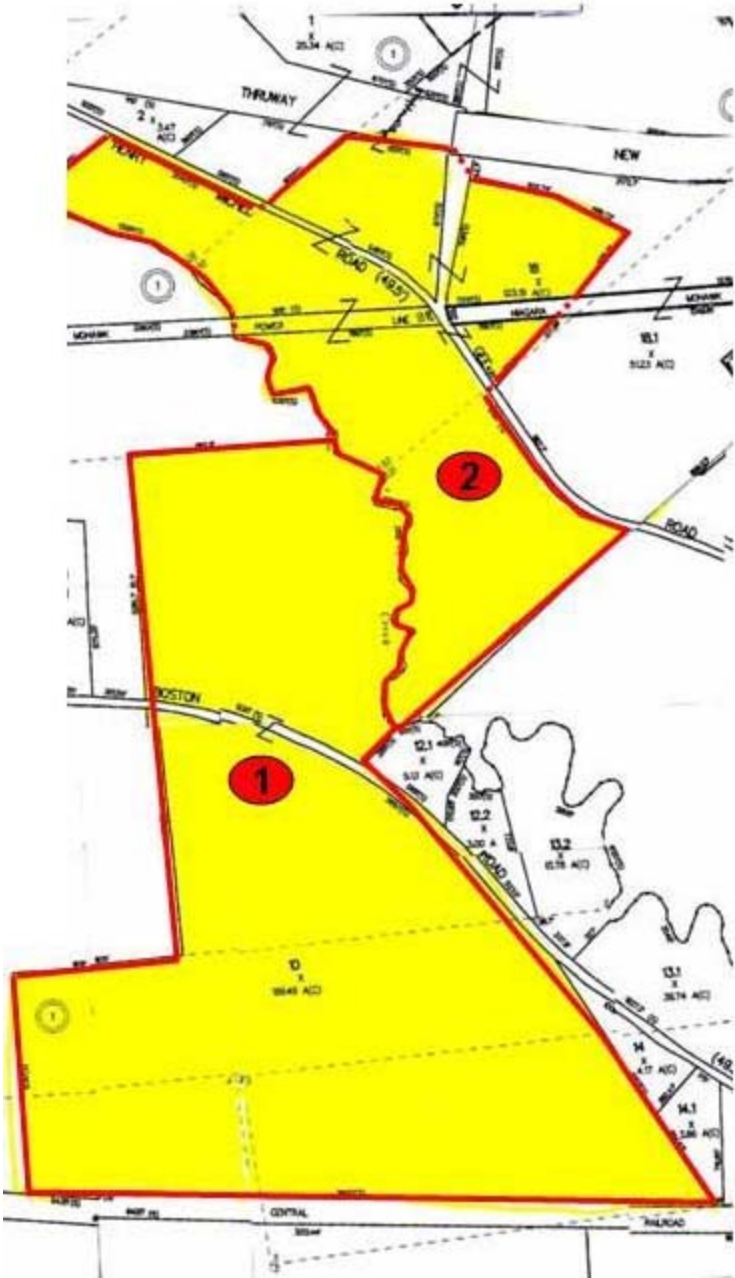

Boston Road Farms, LLC

Property Identification

Total of 279.47 +/- acre group on New Boston Road and Gee Road (numbers 1-2 on Tax Map)

Land with Improvements

Parcel #	Tax ID		
1	34.-1-10	189.49 Acres+/-	1614 sq/ft+/- house 676 sq/ft+/- garage 560 sq/ft+/- barn 392 sq/ft+/- barn 1022 sq/ft+/- barn 7600 sq/ft+/- barn 532 sq/ft+/- barn 192 sq/ft+/- barn 960 sq/ft+/- machine shed 176 sq/ft+/- machine shed 672 sq/ft+/- silo 1200 sq/ft+/- silo 1250 sq/ft+/- silo 945 sq/ft+/- misc building 288 sq/ft+/- milk house
2	34.-1-18.12	89.98 Acres+/-	2865 sq/ft+/- house 600 sq/ft+/- barn 3528 sq/ft+/- barn 1064 sq/ft+/- mobile home

Boston Road Farms, LLC

Boston Road Farms, LLC

800 ± Tillable Acres

Typical Tree Stand

Boston Road Farms, LLC

View South of New Boston Road

View South from Gee Road-At NYS Thruway

Boston Road Farms, LLC

Typical Terrain