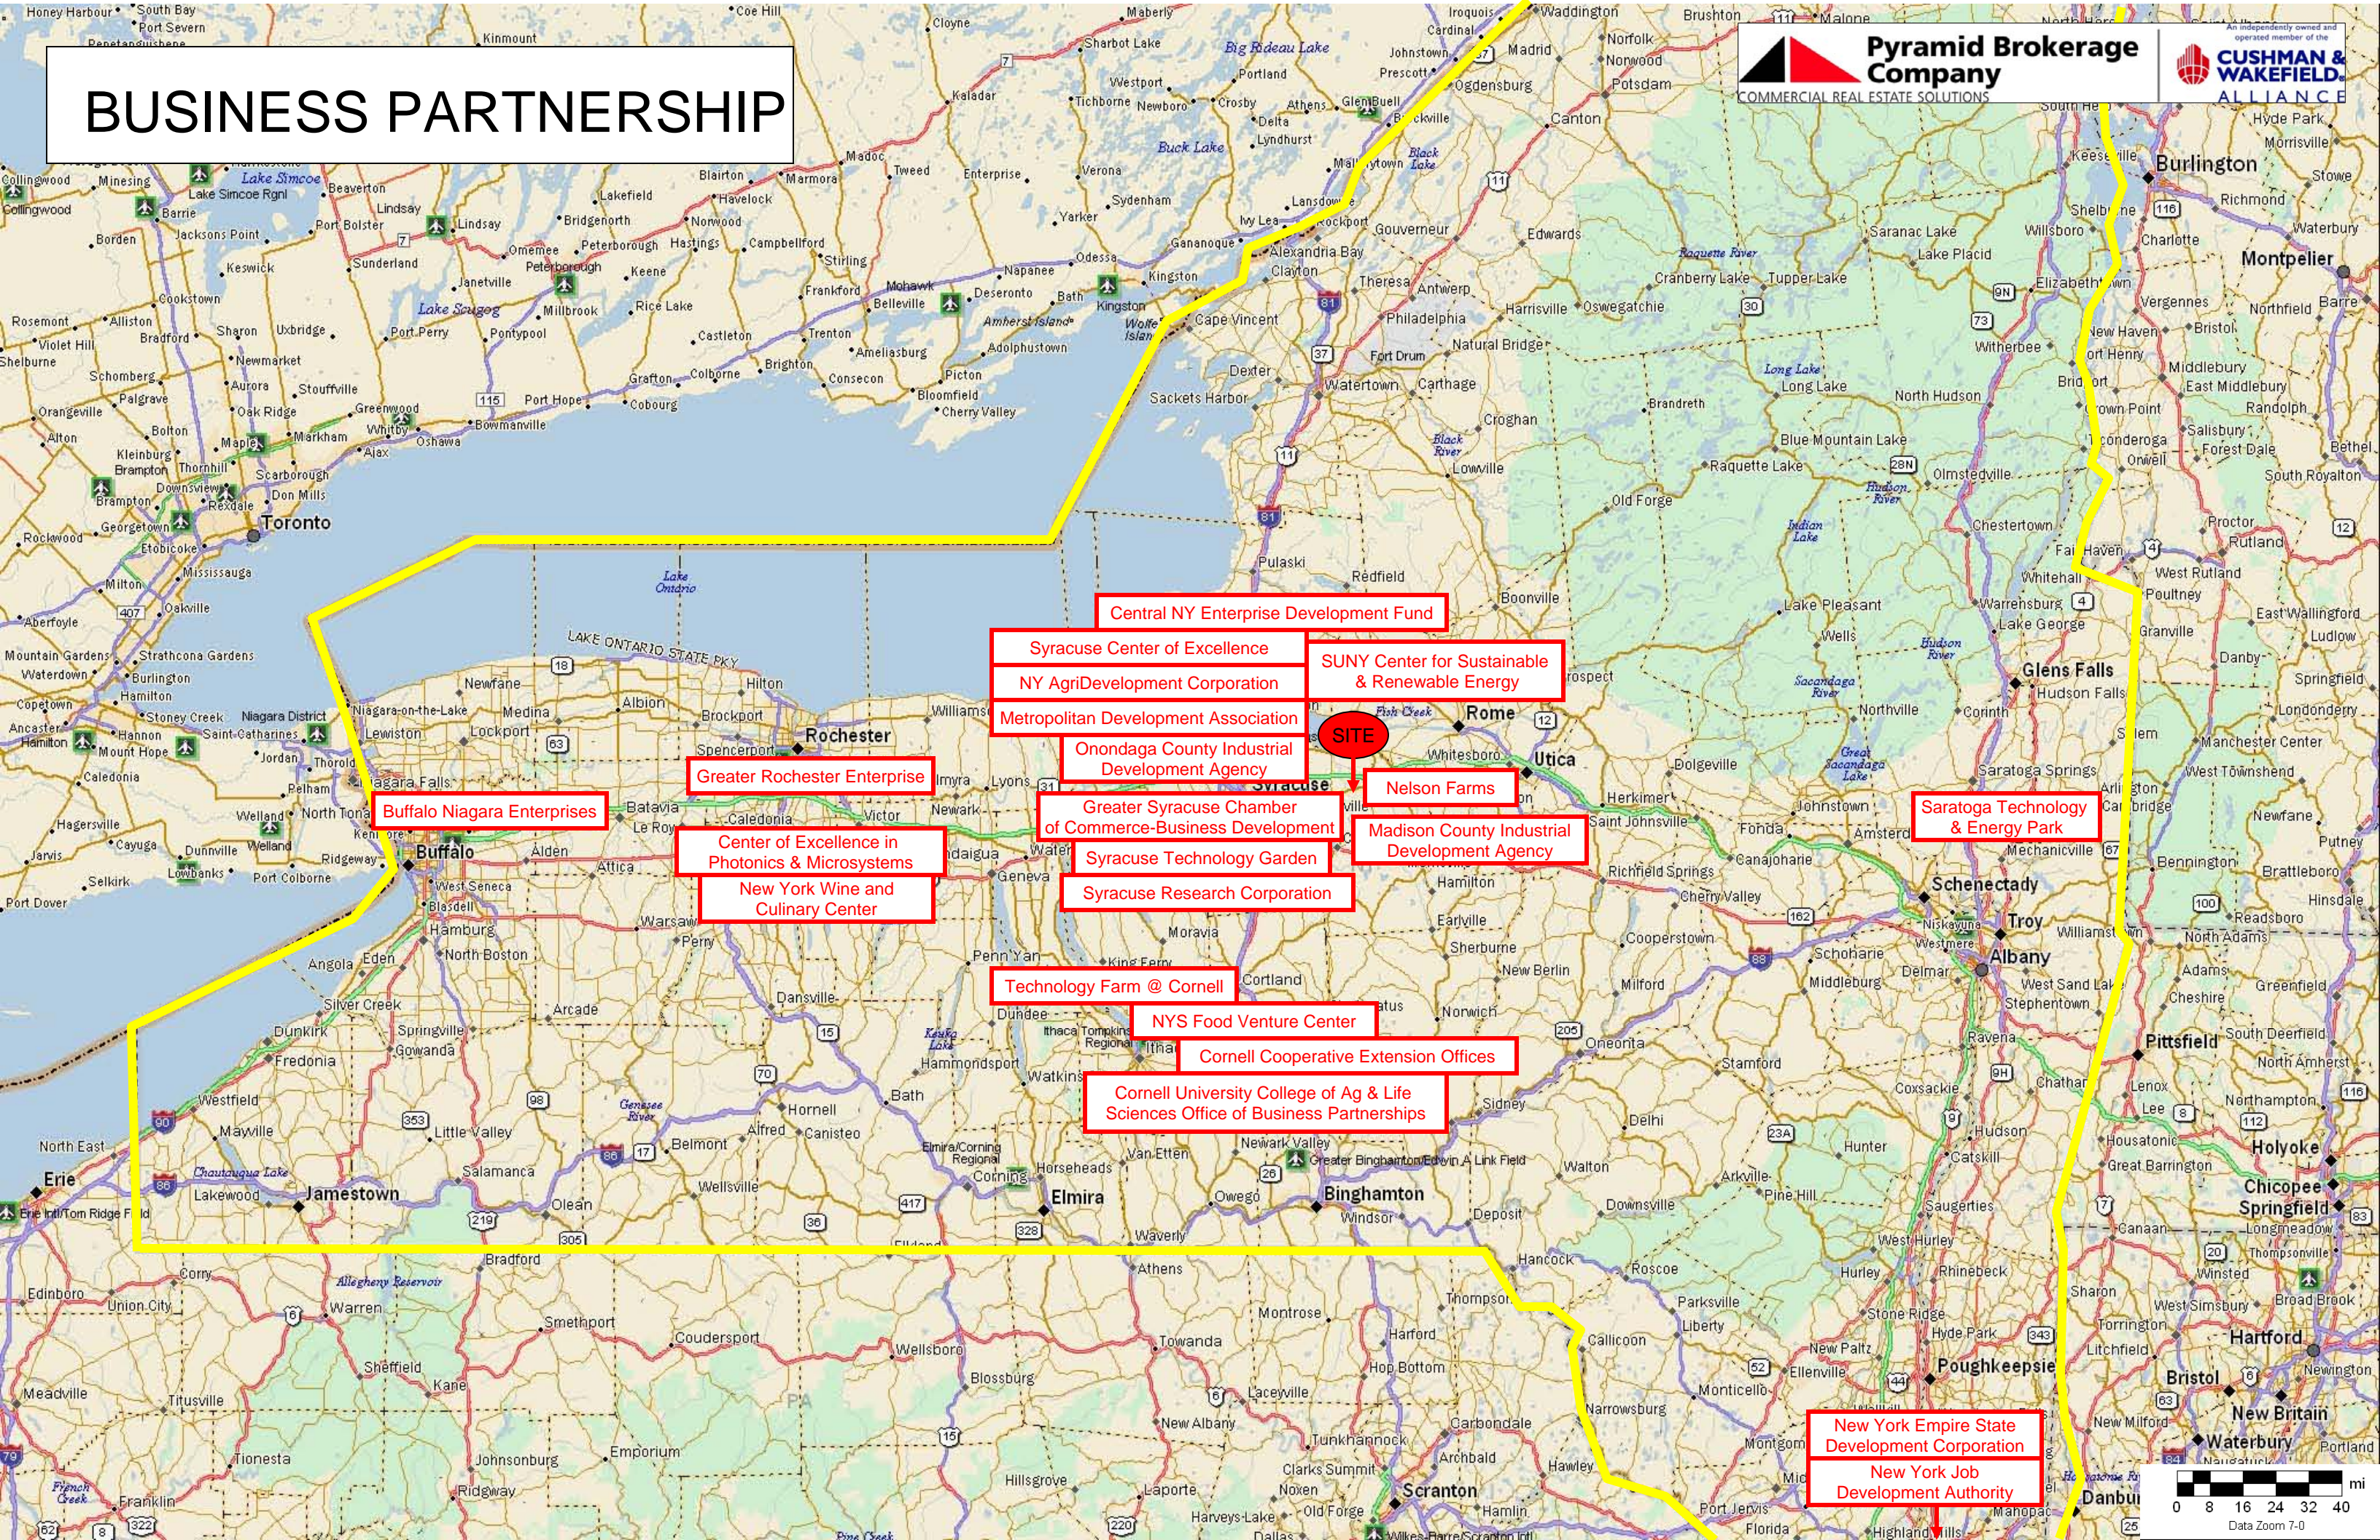

# BUSINESS PARTNERSHIP

Central NY Enterprise Development Fund

Syracuse Center of Excellence

SUNY Center for Sustainable & Renewable Energy

NY AgriDevelopment Corporation

Metropolitan Development Association

Onondaga County Industrial Development Agency

Nelson Farms

Buffalo Niagara Enterprises

Greater Rochester Enterprise

Greater Syracuse Chamber of Commerce-Business Development

Madison County Industrial Development Agency