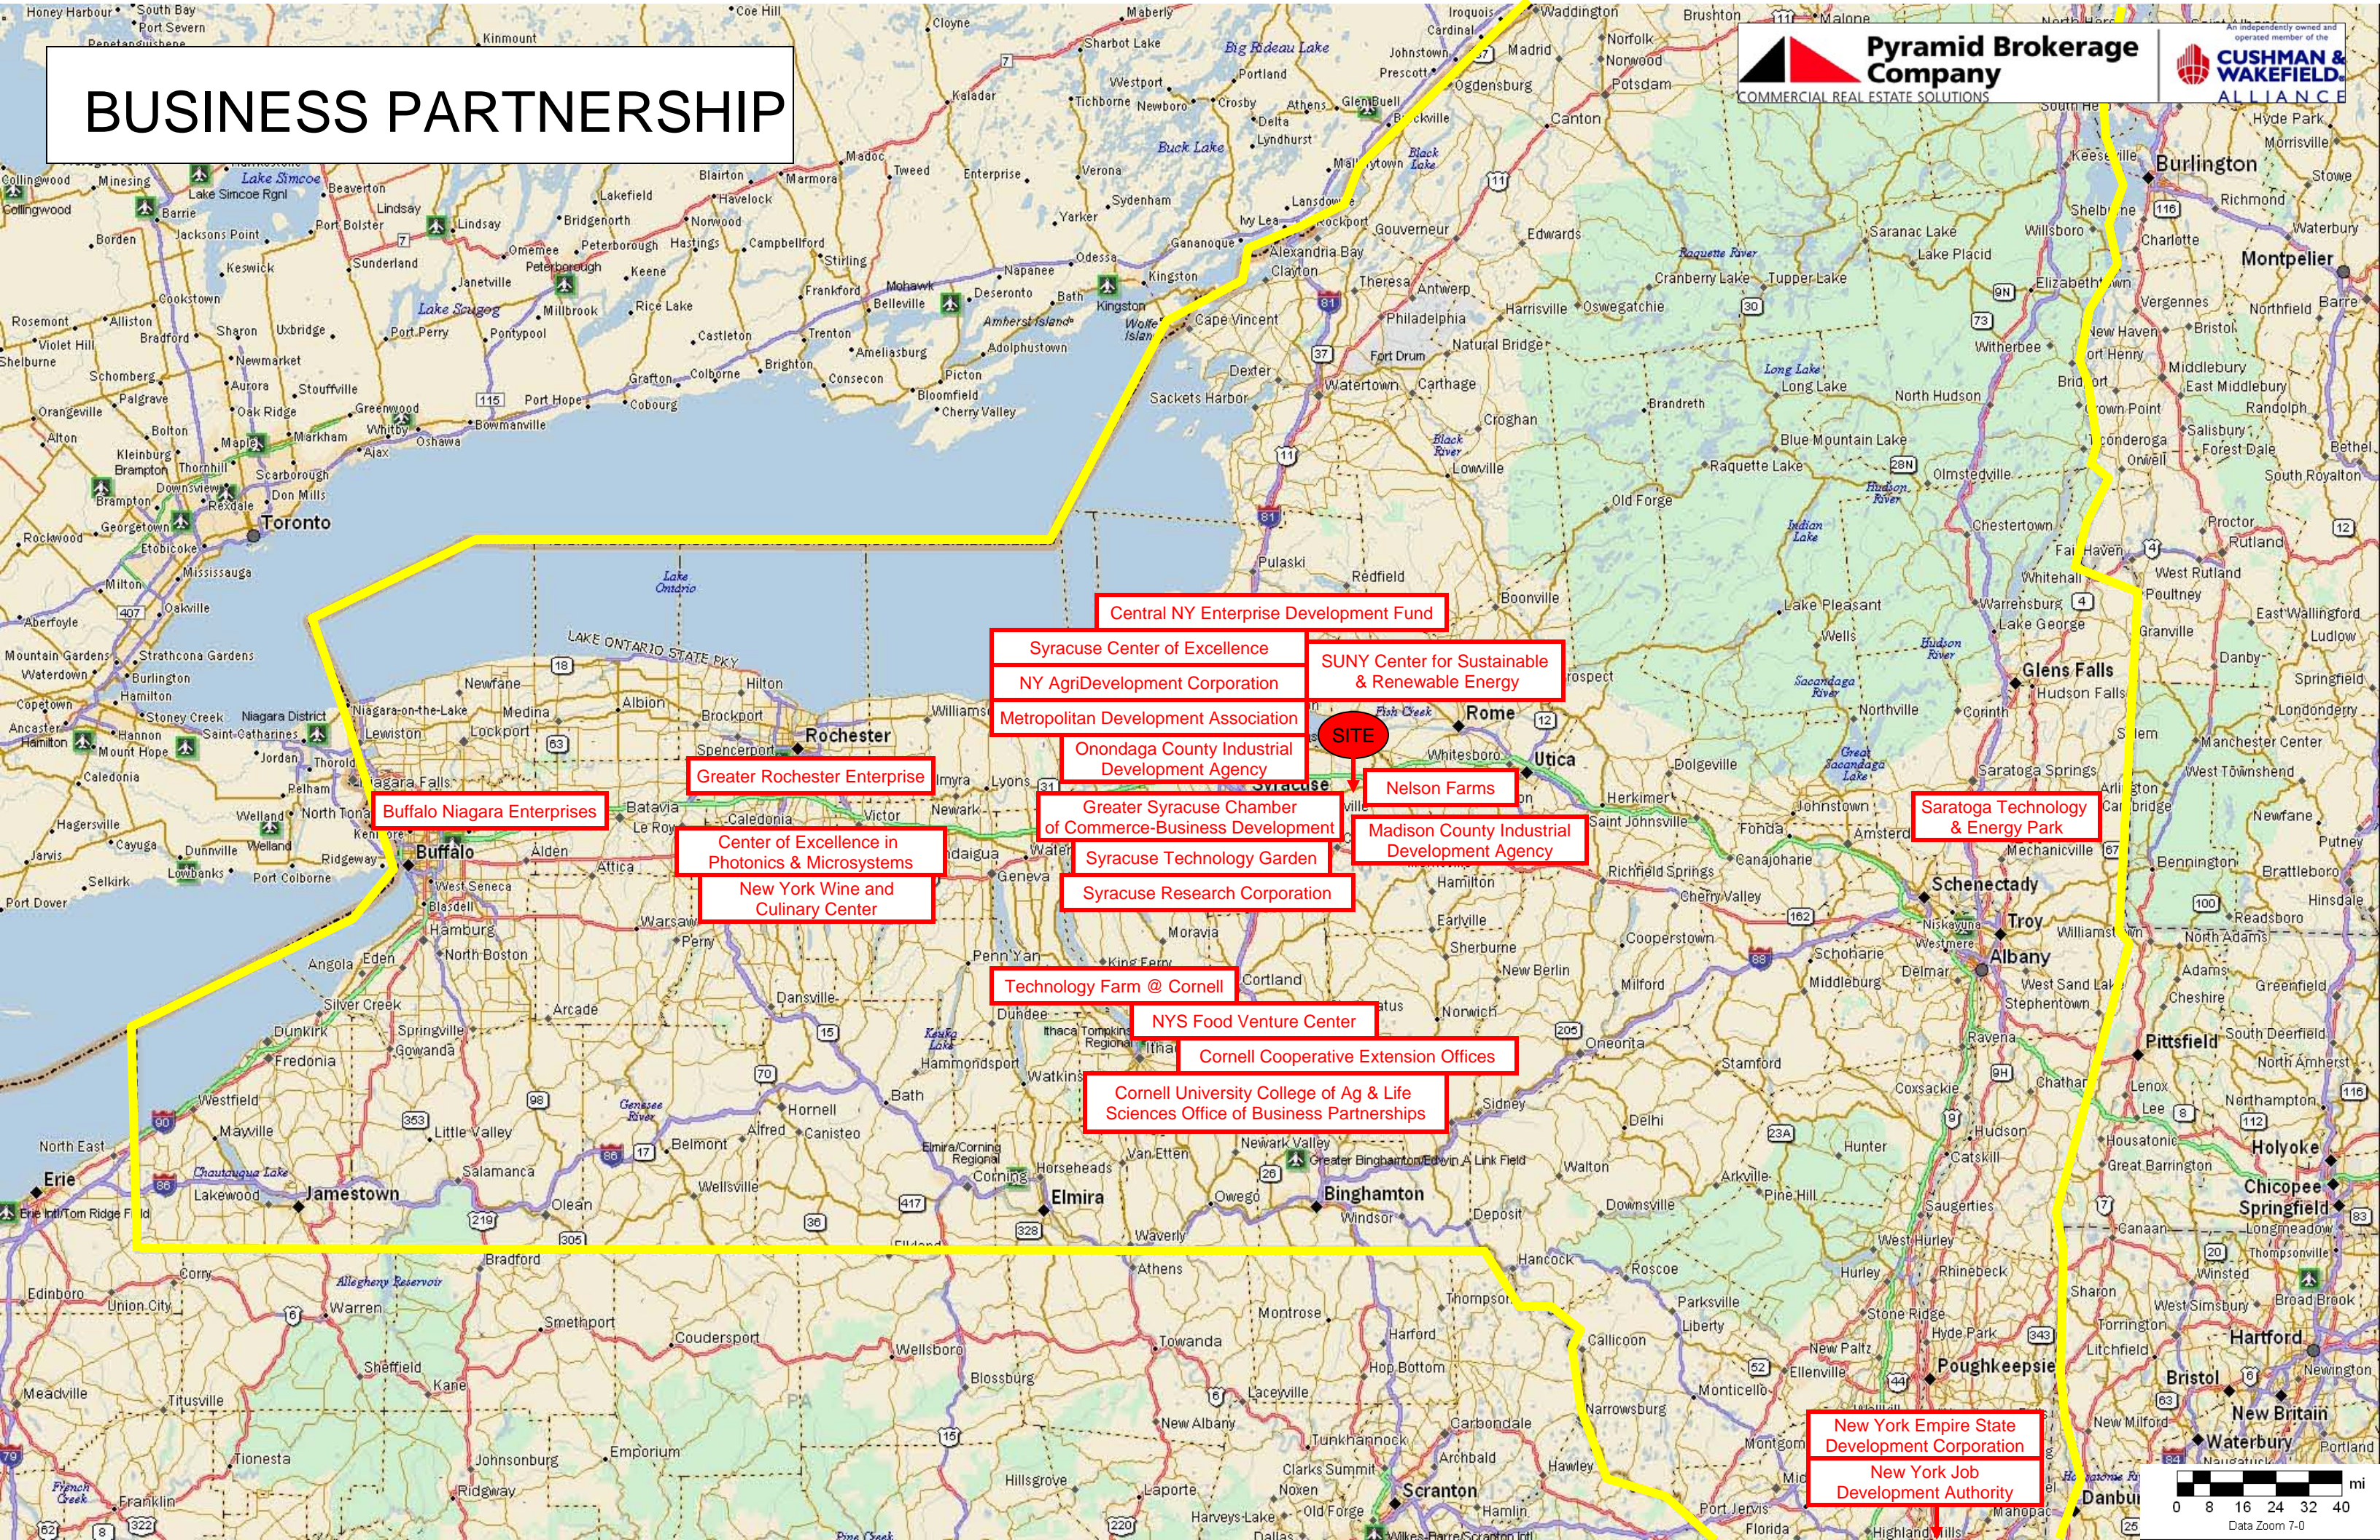

BUSINESS PARTNERSHIP

Central NY Enterprise Development Fund

Syracuse Center of Excellence

SUNY Center for Sustainable & Renewable Energy

NY AgriDevelopment Corporation

Metropolitan Development Association

Onondaga County Industrial Development Agency

Nelson Farms

Greater Rochester Enterprise

Greater Syracuse Chamber of Commerce-Business Development

Madison County Industrial Development Agency

Buffalo Niagara Enterprises

Center of Excellence in Photonics & Microsystems