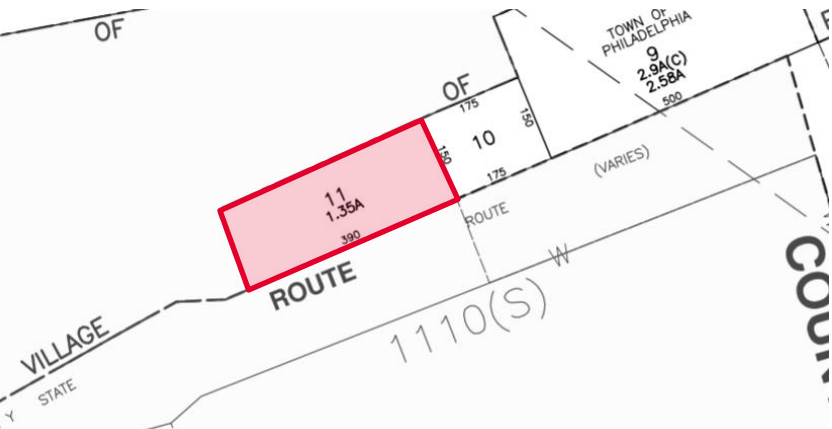

FOR SALE

32921 Route 11

Philadelphia, New York 13673

1.35± Acres Available

Property Highlights

- Excellent commercial location
- 1.35± acres with 390' of frontage on Route 11
- Directly across from Indian River Central School
- Excellent redevelopment opportunity
- Immediate area also consists of commercial business, medical offices, town offices and apartment houses

Traffic Counts

US Route 11 8,648 AADT

Source: NYS DOT 2019

Contact

KENNETH COURTS
Real Estate Salesperson

O: +1 315 779 1196 M: +1 315 514 6816
kcourts@pyramidbrokerage.com

JOYCE MAWHINNEY MACKNIGHT
Associate Real Estate Broker

O: +1 315 445 8514
jmacknight@pyramidbrokerage.com

5845 Widewaters Pkwy, Suite 200
East Syracuse, New York 13057
+1 315 445 1030
pyramidbrokerage.com