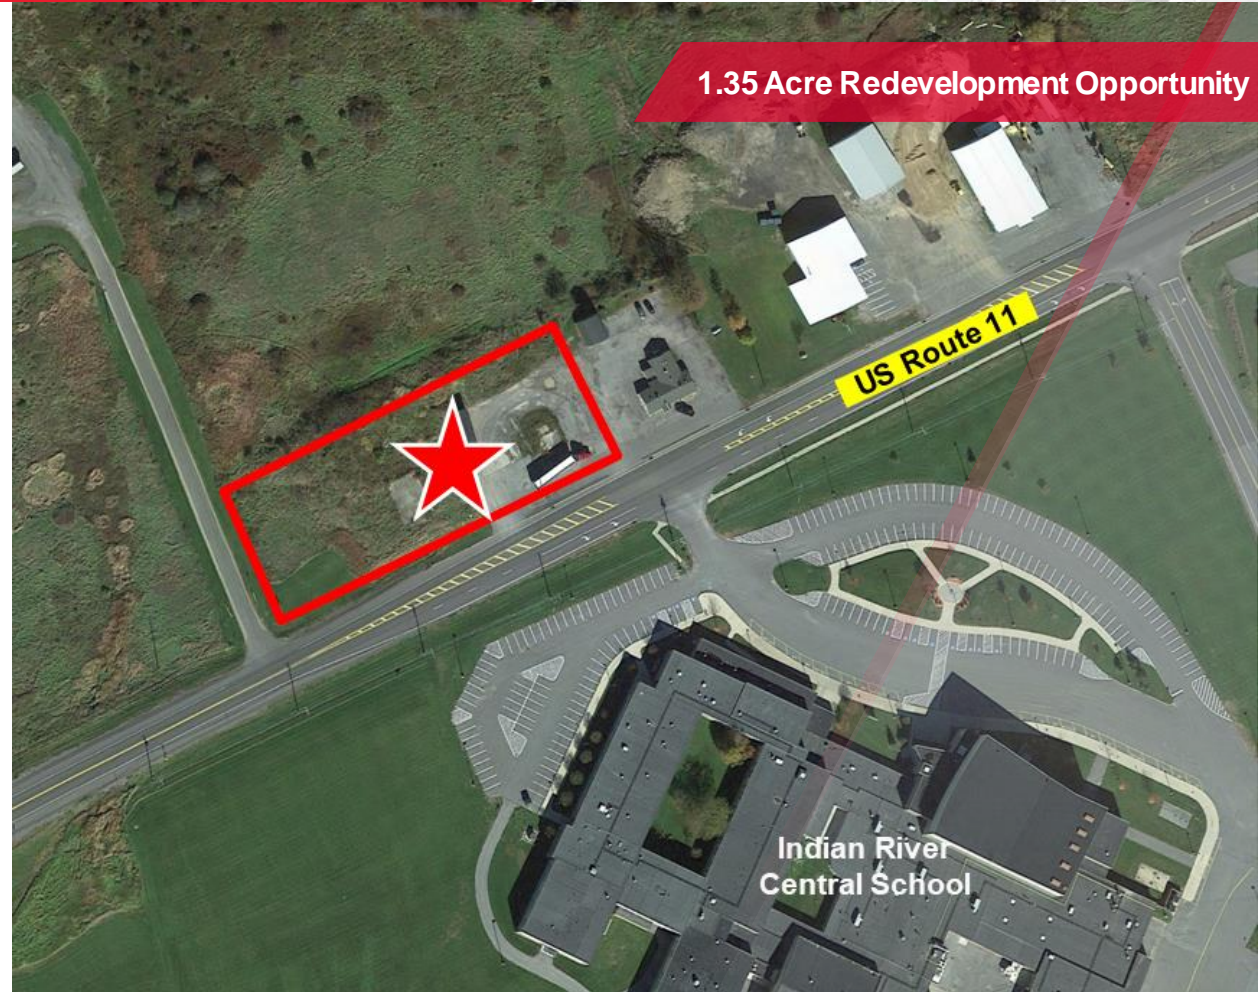

FOR SALE

32921 Route 11

Philadelphia, New York 13673

1.35± Acres Available

Property Highlights

- Excellent commercial location
- 1.35± acres with 390' of frontage on Route 11
- Directly across from Indian River Central School
- Excellent redevelopment opportunity
- Immediate area also consists of commercial business, medical offices, town offices and apartment houses

Traffic Counts

US Route 11 8,648 AADT

Source: NYS DOT 2019

Contact

KENNETH COURTS
Real Estate Salesperson

O: +1 315 779 1196 M: +1 315 514 6816
kcourts@pyramidbrokerage.com

JOYCE MAWHINNEY MACKNIGHT
Associate Real Estate Broker

O: +1 315 445 8514
jmacknight@pyramidbrokerage.com

5845 Widewaters Pkwy, Suite 200
East Syracuse, New York 13057
+1 315 445 1030
pyramidbrokerage.com